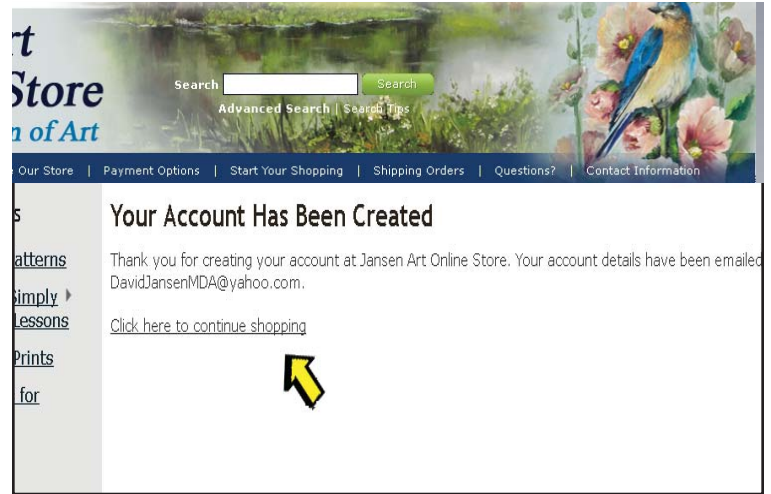

Opening An Account on Jansen Art Store

Step 1 Click “**Create An Account**” in the top right hand corner of the store webpage

Step 3 Once you are successful, you can then click the link to go to the store and shop!

Step 2 Fill in the information. “Red asterisk *” Means that information is required for an account.

For security, you must type the letters you see. If you can not understand the letters, click the reload button for another set of letters. Click “Create My Account” after you have typed the letters.