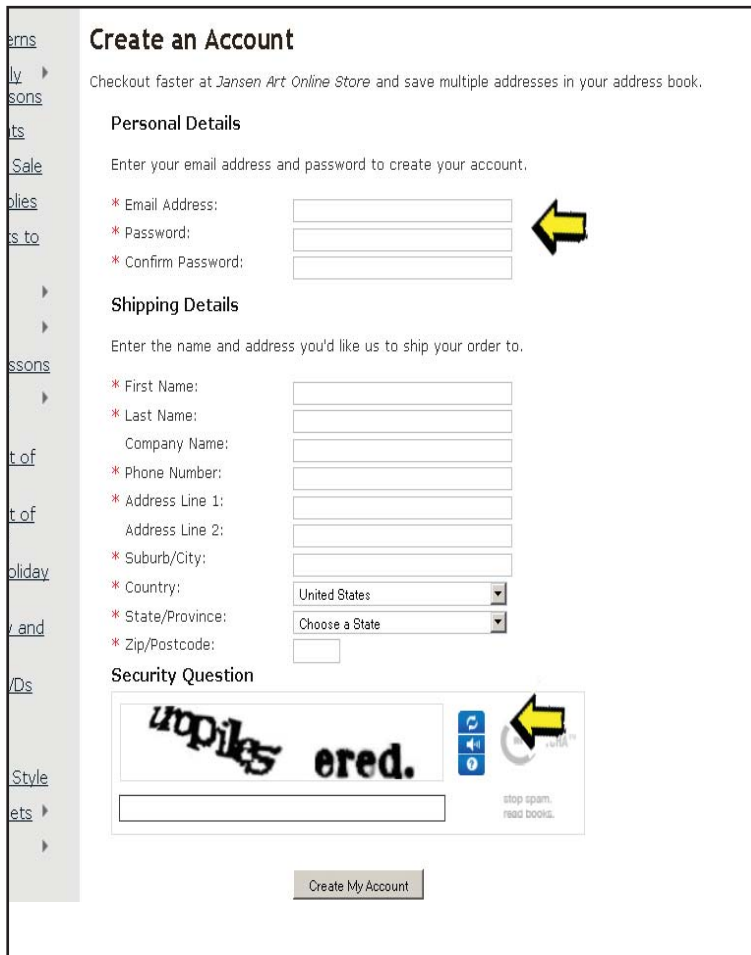

Step 2 Fill in the information. “Red asterisk *” Means that information is required for an account.

For security, you must type the letters you see. If you can not understand the letters, click the reload button for another set of letters. Click “Create My Account” after you have typed the letters.